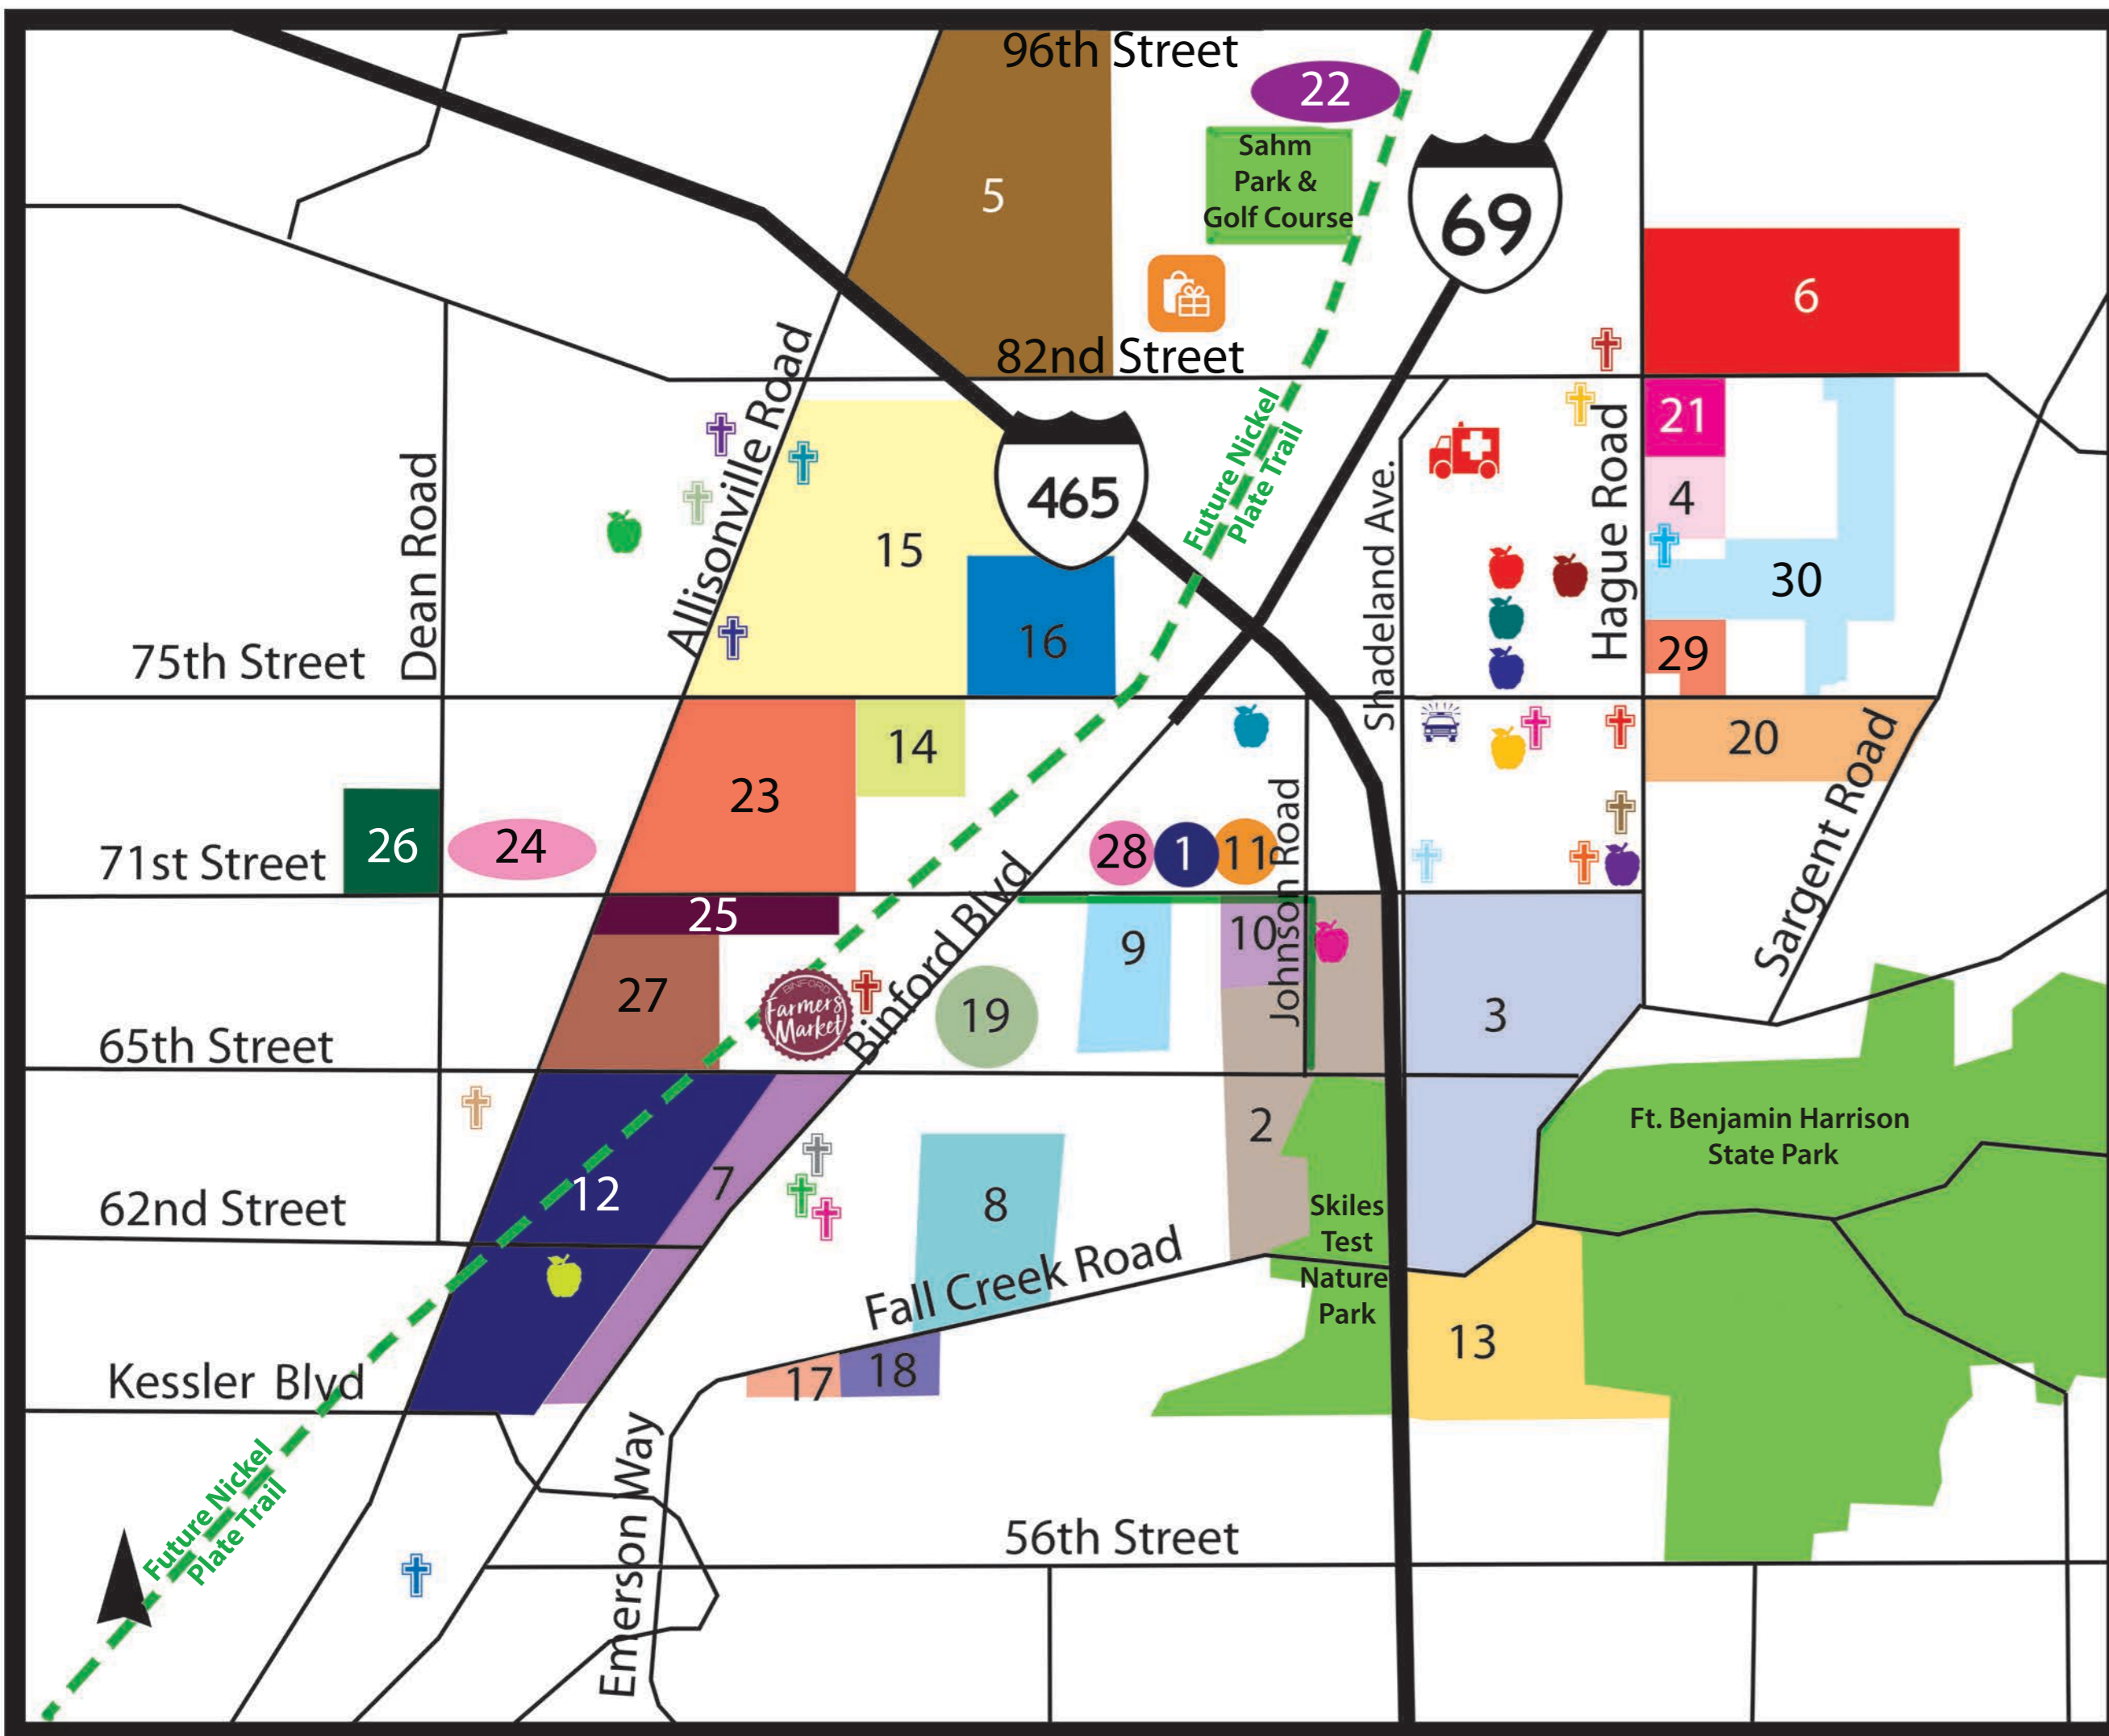

BRAG Area of Service

Neighborhood Key

- 1 Avalon Estates
- 2 Avalon Hills
- 3 Avalon Hills East
- 4 Cardinal Cove
- 5 Castle Knoll
- 6 Castleton Estates
- 7 Devonshire II & IV
- 8 Devonshire III & VI
- 9 Devonshire V
- 10 Devonshire VIII
- 11 Devonshire IX
- 12 Eastwood
- 13 Fairwood Hills
- 14 Highgate

- 15 Ivy Hills
- 16 Ivy Ridge
- 17 Kesslerwood East Lake
- 18 Lake Charlevoix
- 19 Lakewood Village
- 20 Scarborough Village
- 21 Shadow Ridge
- 22 Spinnaker Cove
- 23 Steinmeier Estates
- 24 Steinmeier Farms
- 25 Steinmeier Village
- 26 Sylvan Ridge
- 27 Tanglewood
- 28 Wynter Way
- 29 Copperfield
- 30 Eagles Nest

BRAG Area Schools

- Heritage Christian School** 6401 E 75th St
- Church of the Divine Savior School** 7315 E 75th St
- Lawrence North HS** 7802 Hague Rd
- Skiles Test Elementary School** 7001 Johnson Rd
- Crestview Elementary School** 7600 E 71st St
- McKenzie Career Center** 7250 E 75th St
- Lawrence Township Community Education** 7250 E 75th St
- KIND School Kids in New Directions** 7250 E 75th St
- Allisonville Elementary School** 4900 E 79th St
- Eastwood Middle School** 4401 E 62nd St